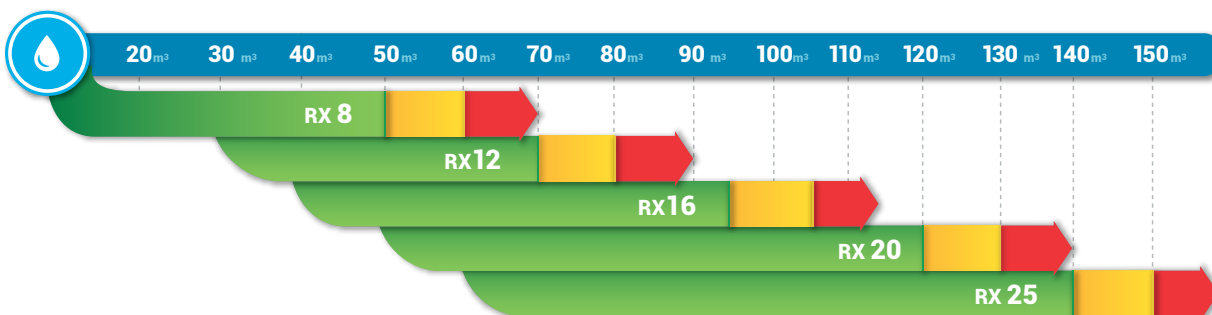

| Specifications |

**Power Supply:** 220/240Vac 50/60Hz  
**Cell:** Self cleaning monopolar MMO coating  
**Cell Assembly:** vertical and horizontal  
**Cell connections:** ø63mm (ø50mm adaptor)  
**Cell Lifetime:** 10.500h\*  
**Salinity Range:** 3 to 5 Kg/m<sup>3</sup> (possible adjustment )  
**Water Flow:** From 5 m<sup>3</sup>/h to 30 m<sup>3</sup>/h  
**Water Pressure:** Tested at 5 Bar  
**Water Temperature Range:** 12°C to 40°C  
**Room Temperature:** Tested at 50°C  
**Reverse Polarity:** 3h - 6h  
**Cooling:** forced with ventilation  
**Warranty:** 2 Years

w275mm X H285mm X L125mm

w315mm Ø63mm

\* Lifetime can vary based on the salinity level, reverse polarity running cycle and water chemical balance.

 Extendend Life Cell	 Hours	 Low Weight	 Polycarbonate Box (PC)	 Low Consumption	 Warranty	 Temperature Sensor	 ORP Control
---------------------------------------------------------------------------------------------------------------	----------------------------------------------------------------------------------------------	---------------------------------------------------------------------------------------------------	------------------------------------------------------------------------------------------------------------------	-----------------------------------------------------------------------------------------------------------	--------------------------------------------------------------------------------------------------	----------------------------------------------------------------------------------------------------------------	------------------------------------------------------------------------------------------------------